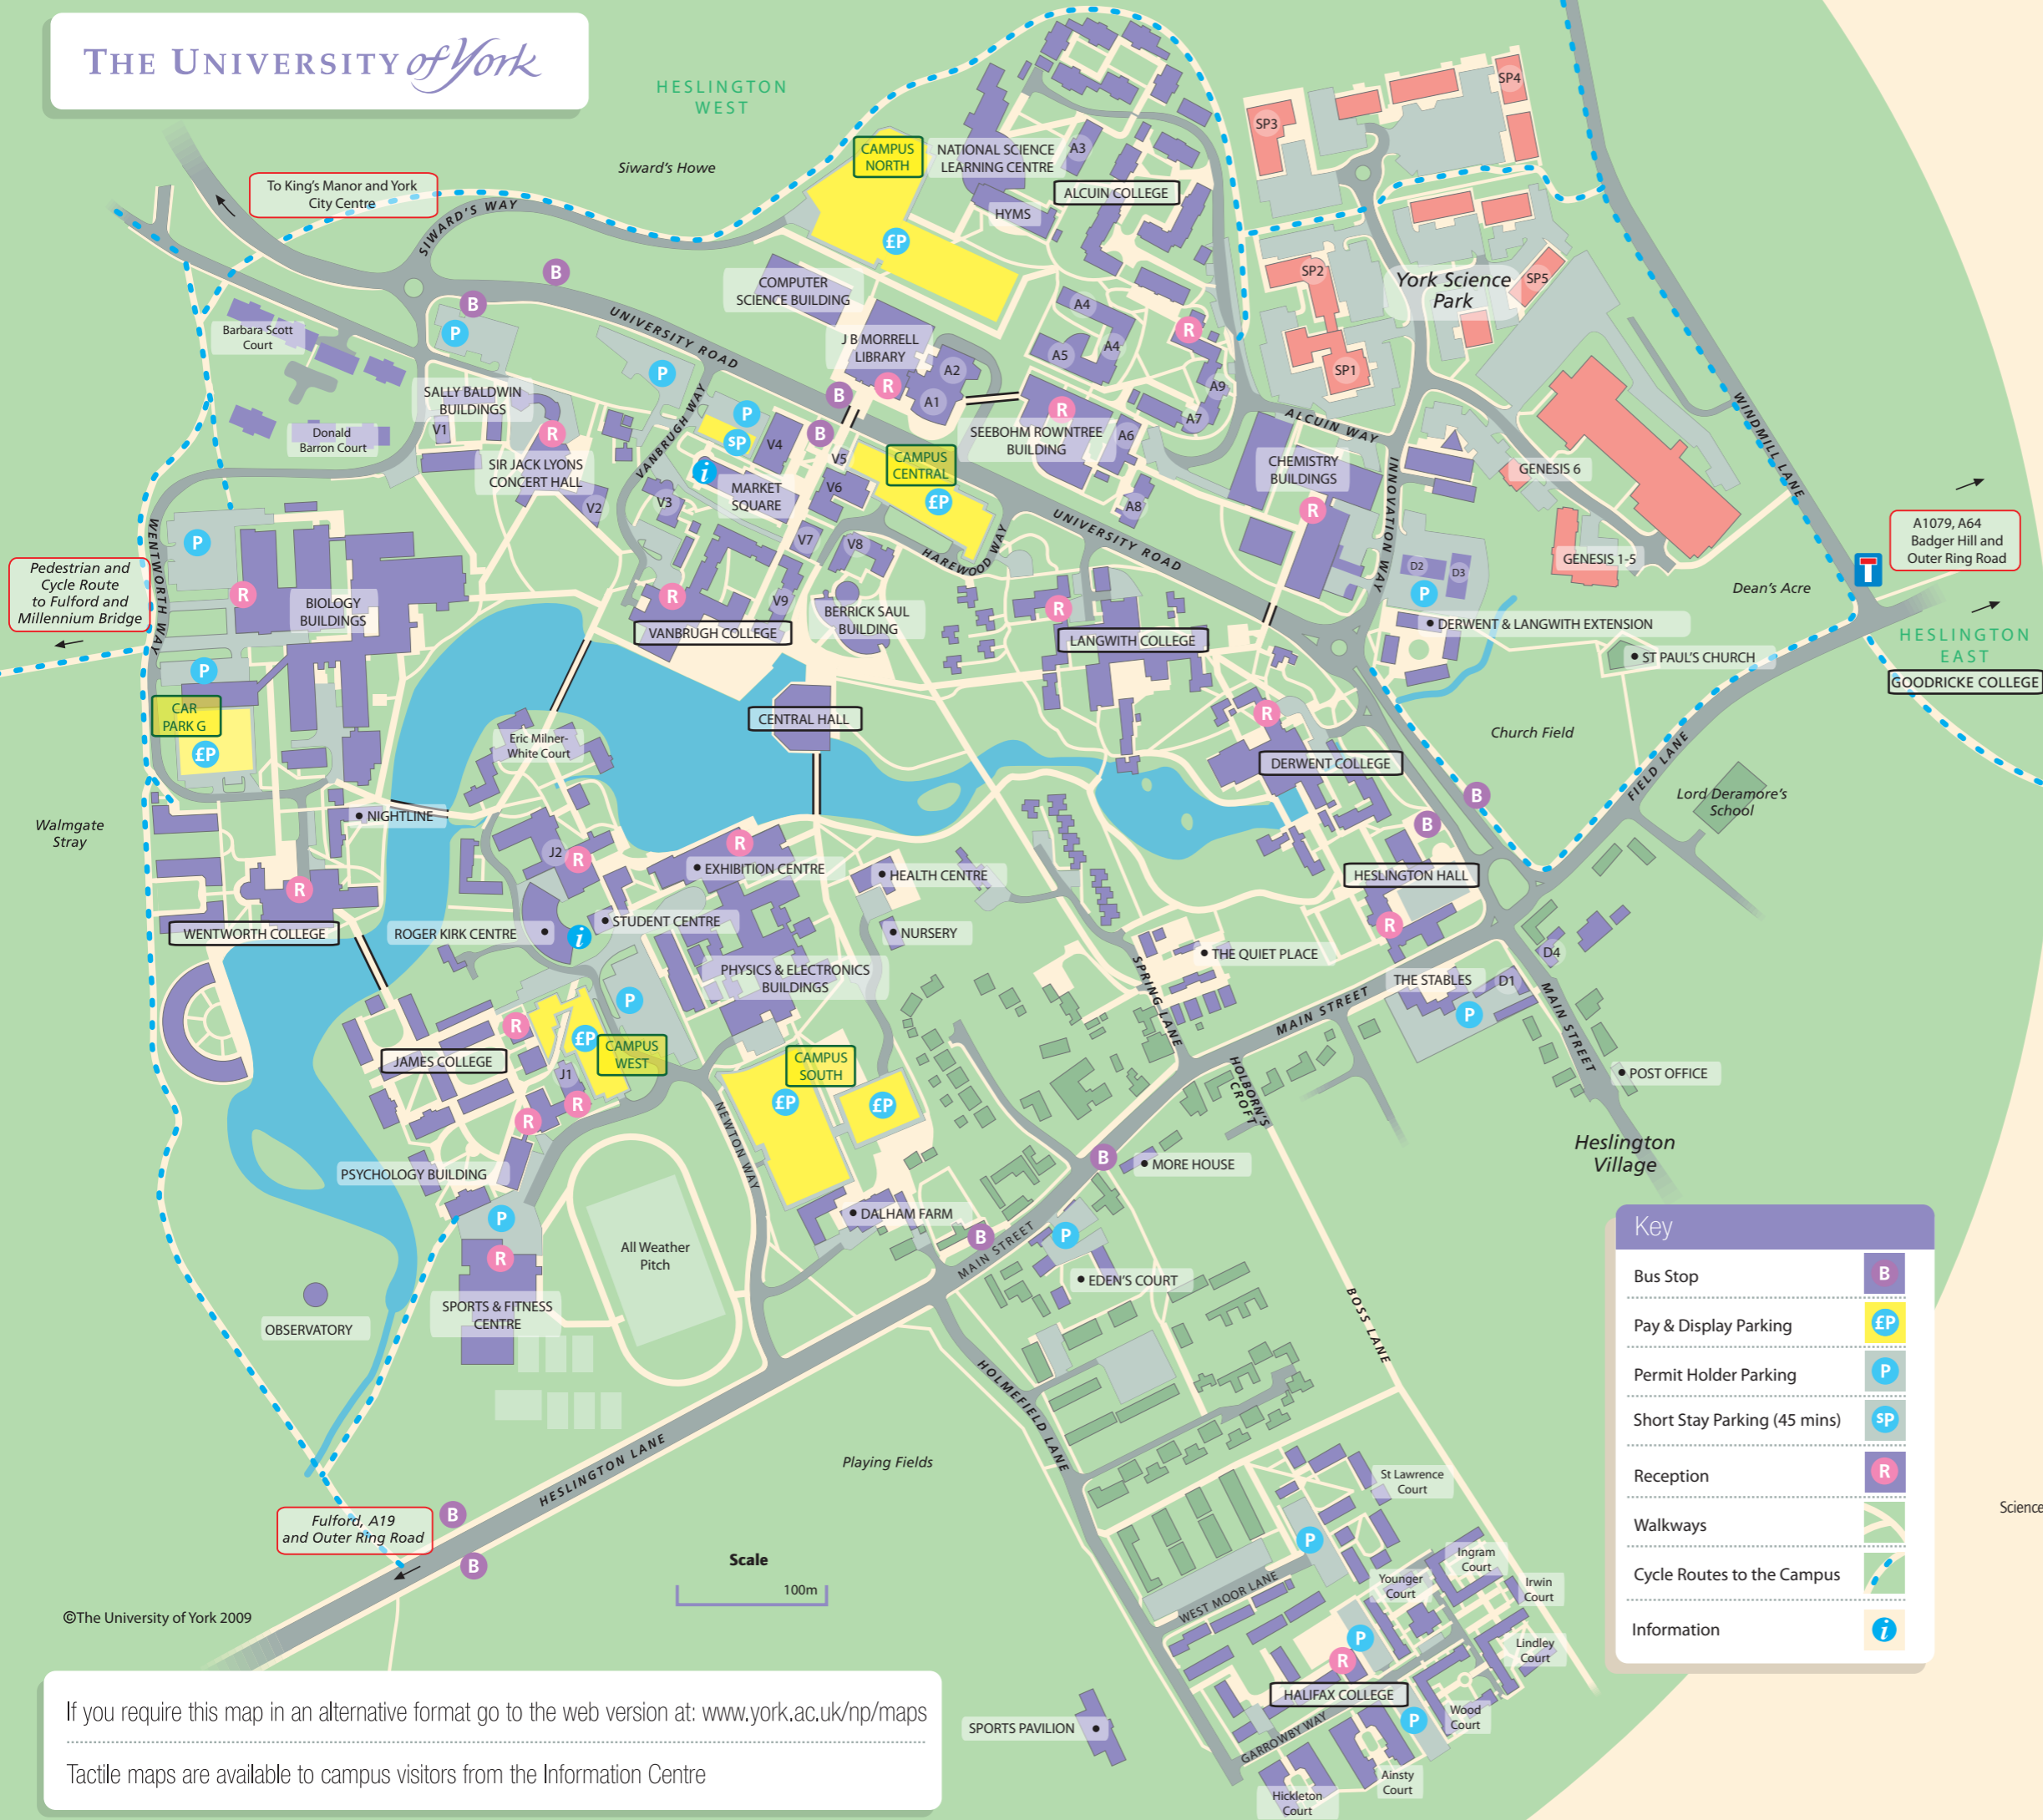

Main buildings eg **Central Hall** are marked on the map in full

Departments, offices, services and businesses are keyed according to which main building/buildings they are in or their college area eg **A5** indicates a building near Alcuin College.

Key	
Bus Stop	
Pay & Display Parking	
Permit Holder Parking	
Short Stay Parking (45 mins)	
Reception	
Walkways	
Cycle Routes to the Campus	
Information	